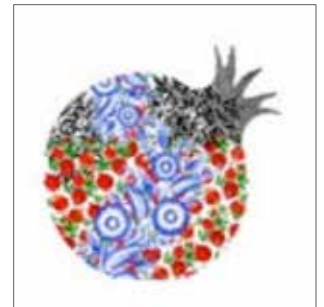

DOME

BUTTERFLY

BIRDS

GRENADE

FORNASETTI

INDIA

ALIA'S EYE

VERSAILLE

LA MAIN

FISH FOR LOVE

THOBE

COFFEE

DAISY

ETHNIC

SHIRAZ

LUXURY

TISSUE MUST HAVE

BIN MUST HAVE

CUSTOMIZED & OTHER

CANDLE

HOLDER

A TABLE

SEIF

TARBOUCHE

FRUITS